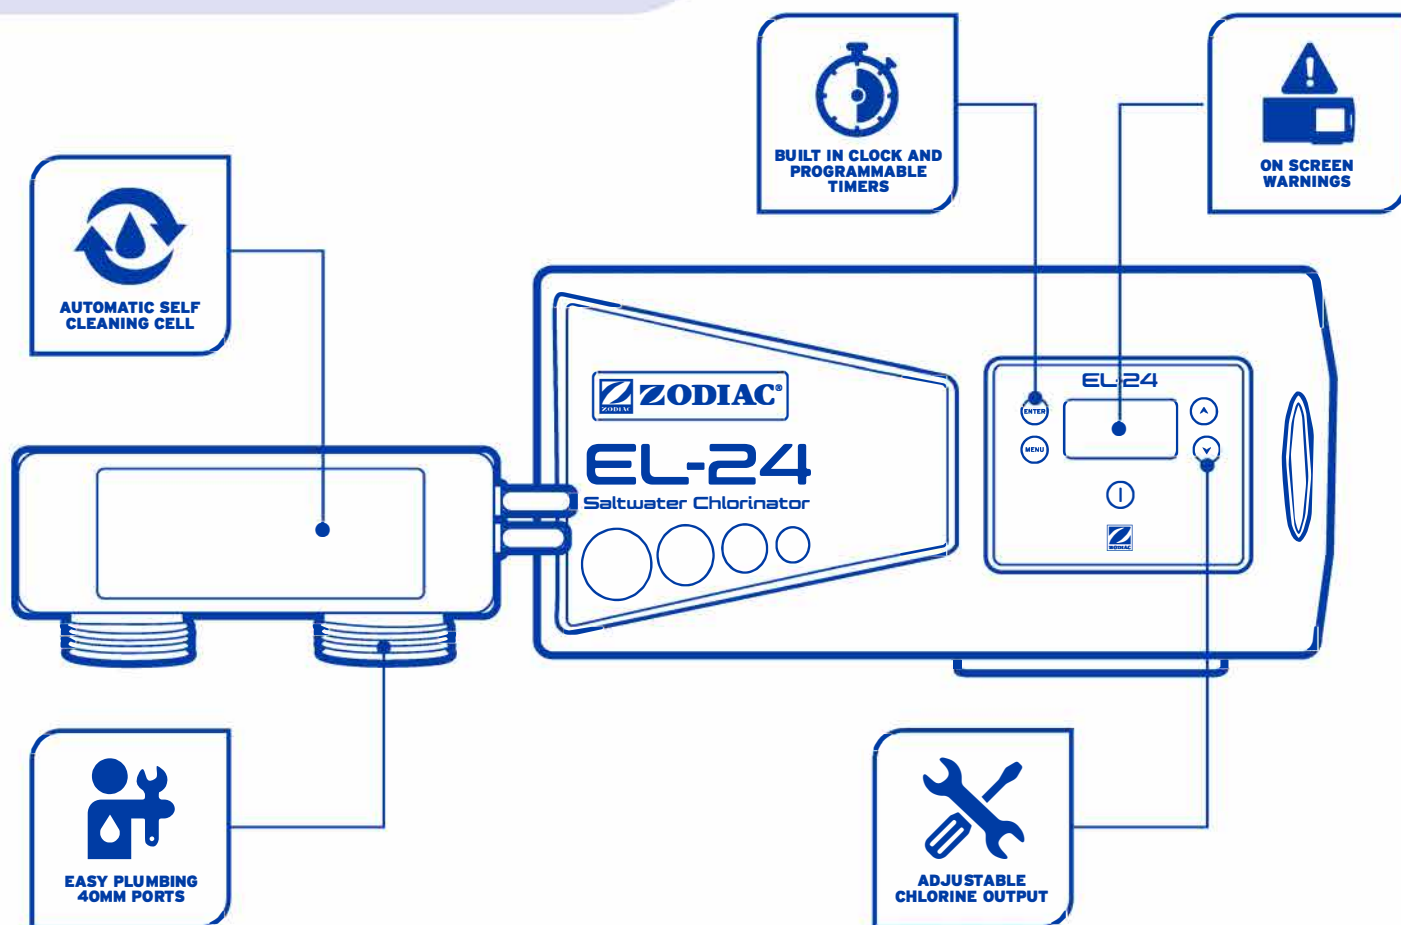

Zodiac EL-24 Saltwater Chlorinator

Key Product Features & Benefits

Easy to use

The simple intuitive menu makes set up and operation quick and easy

User Friendly

On screen warnings alert you should any issues or conditions arise

Automatic Cleaning Cell

The reserve polarity cell automatically cleans any scale build up on the cell

Designed and Made in Australia

Package contents

- 1 x Power Pack Controller
- 1 x 24g Reverse Polarity Cell
- 2 x 40mm Barrel Unions
- 1 x Owners Manual

Specifications

Cell output	24 gram/hour
Plumbing size	40mm
Operating salinity	6000ppm
Warranty	2 years cell and power pack
Max size cool climate	80,000 L
Max size hot climate	40,000 L

For more info go to www.zodiac.com.au

Zodiac lives in the backyards of Australian families, at home in the pool. Zodiac began and continues with a dedication to innovation and new product development, focused on ensuring a better way of life. Our products deliver solutions to take the hassle out of owning a pool. So, all that's left is for you to enjoy it; to enjoy a better life.